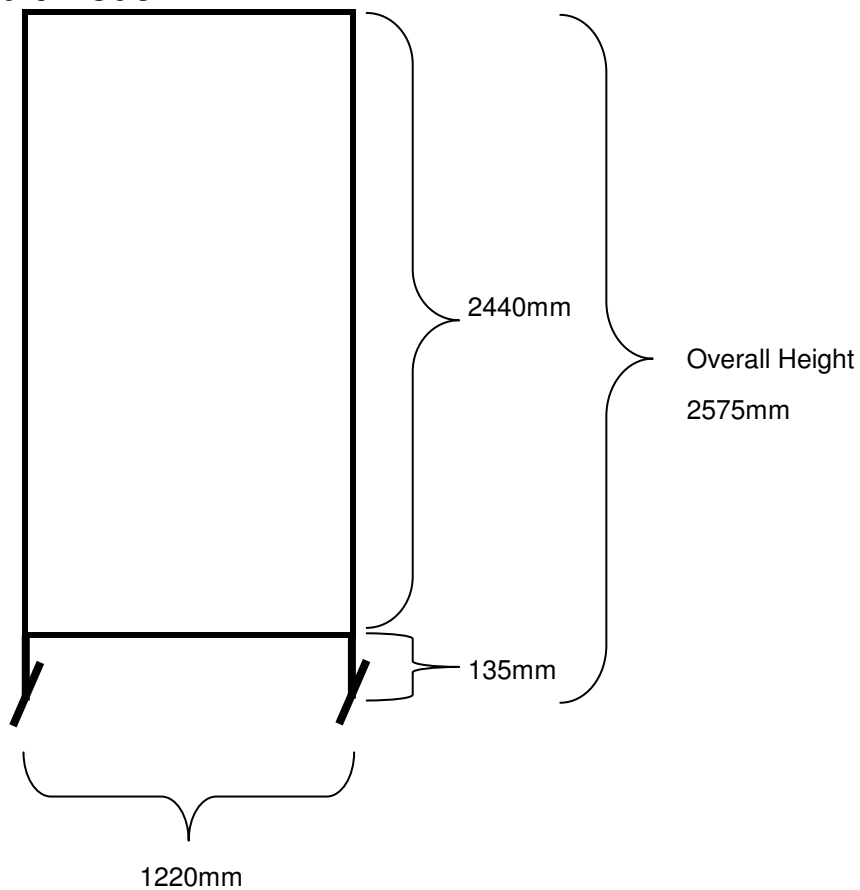

# Art Show Partitioning

# Overall Panel Dimensions When Erected

## Panel in Portrait Mode

Panels can be erected in Landscape Mode, Portrait Mode, or any combination (some Landscape and some Portrait).

eg

All measurements are approximate.