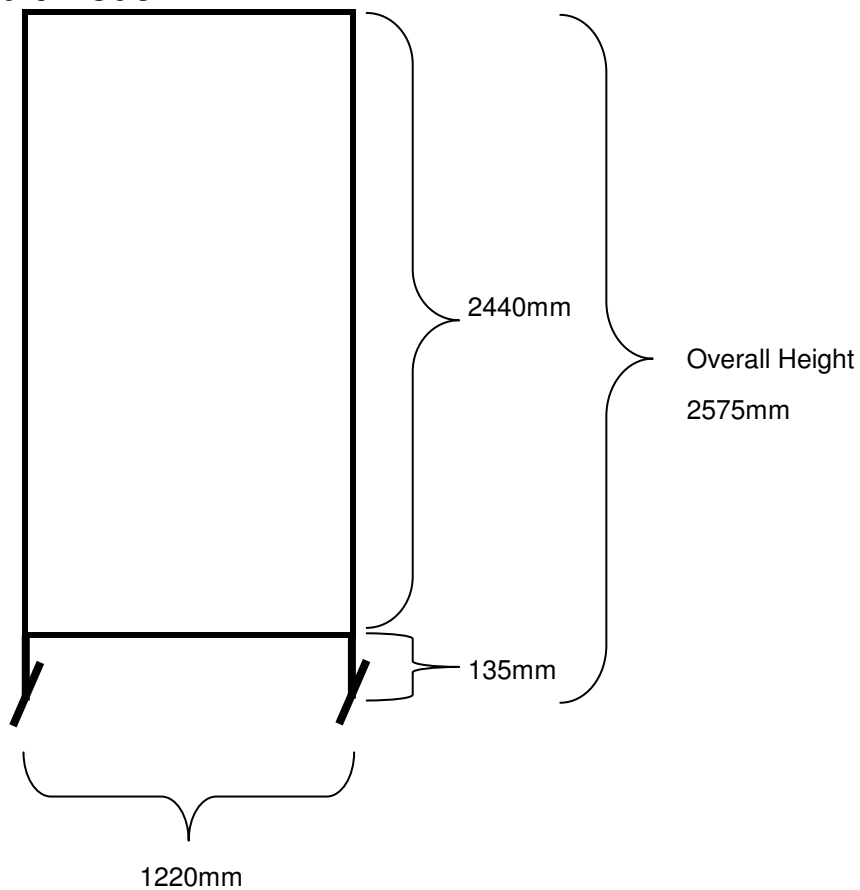

Panel in Portrait Mode