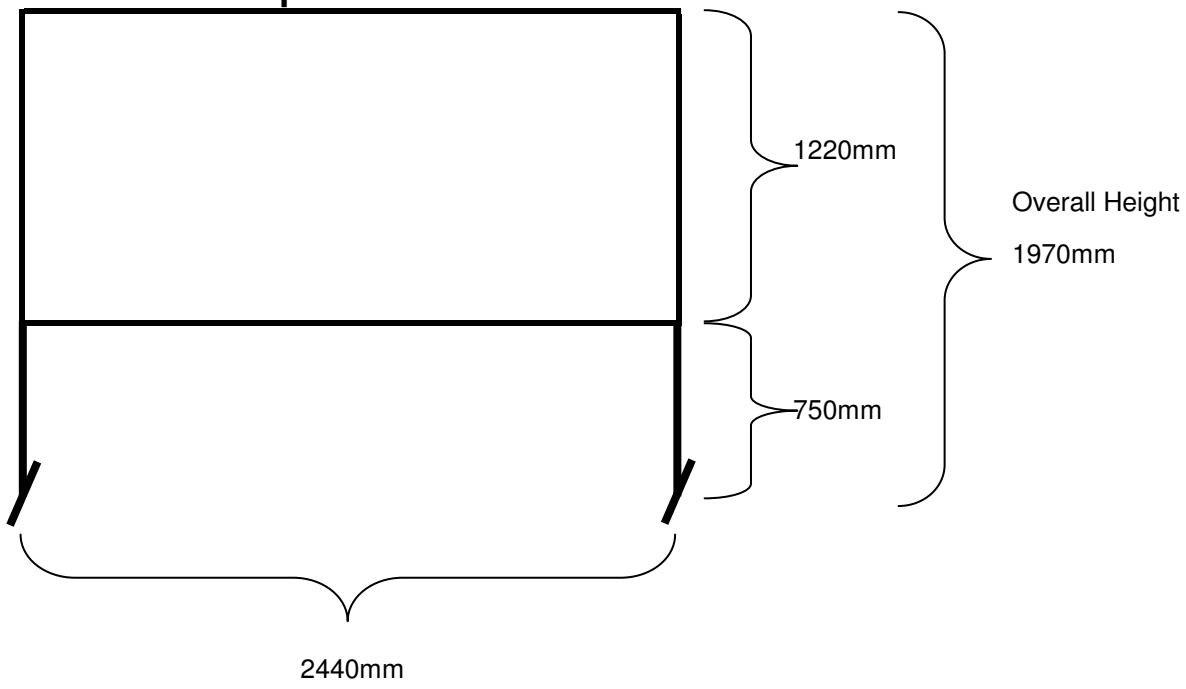

Art Show Partitioning

Overall Panel Dimensions When Erected

Panel in Landscape Mode