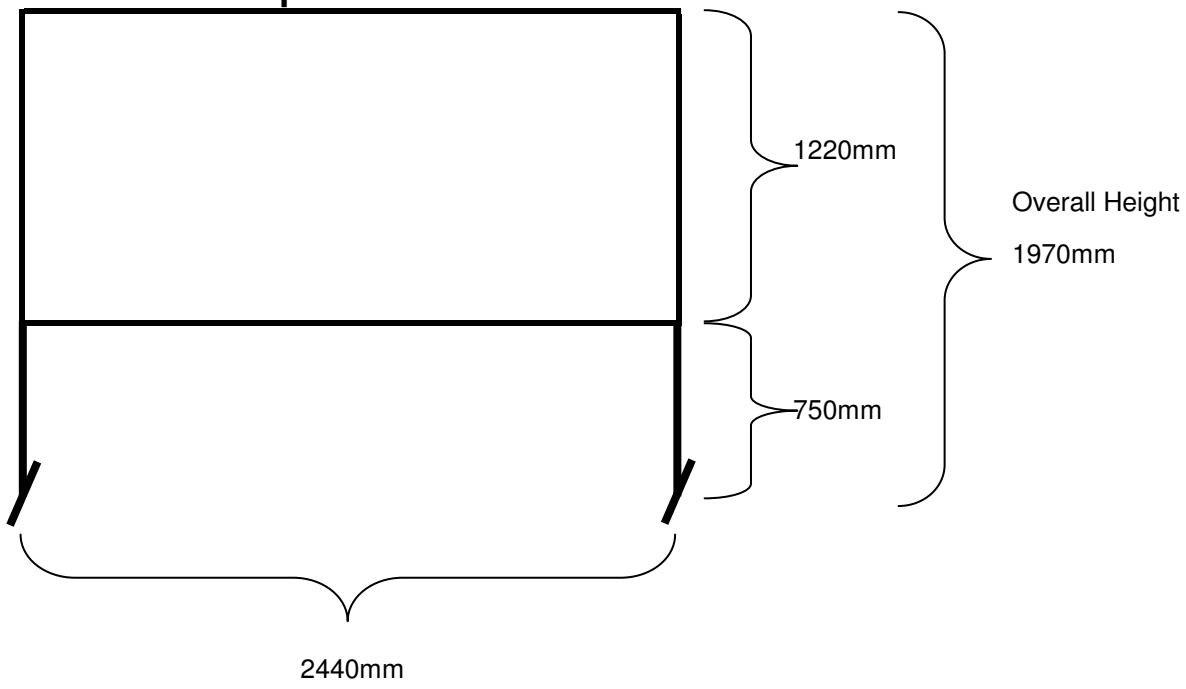

# Art Show Partitioning

# Overall Panel Dimensions When Erected

## Panel in Portrait Mode

Panels can be erected in Landscape Mode, Portrait Mode, or any combination (some Landscape and some Portrait).

eg

All measurements are approximate.